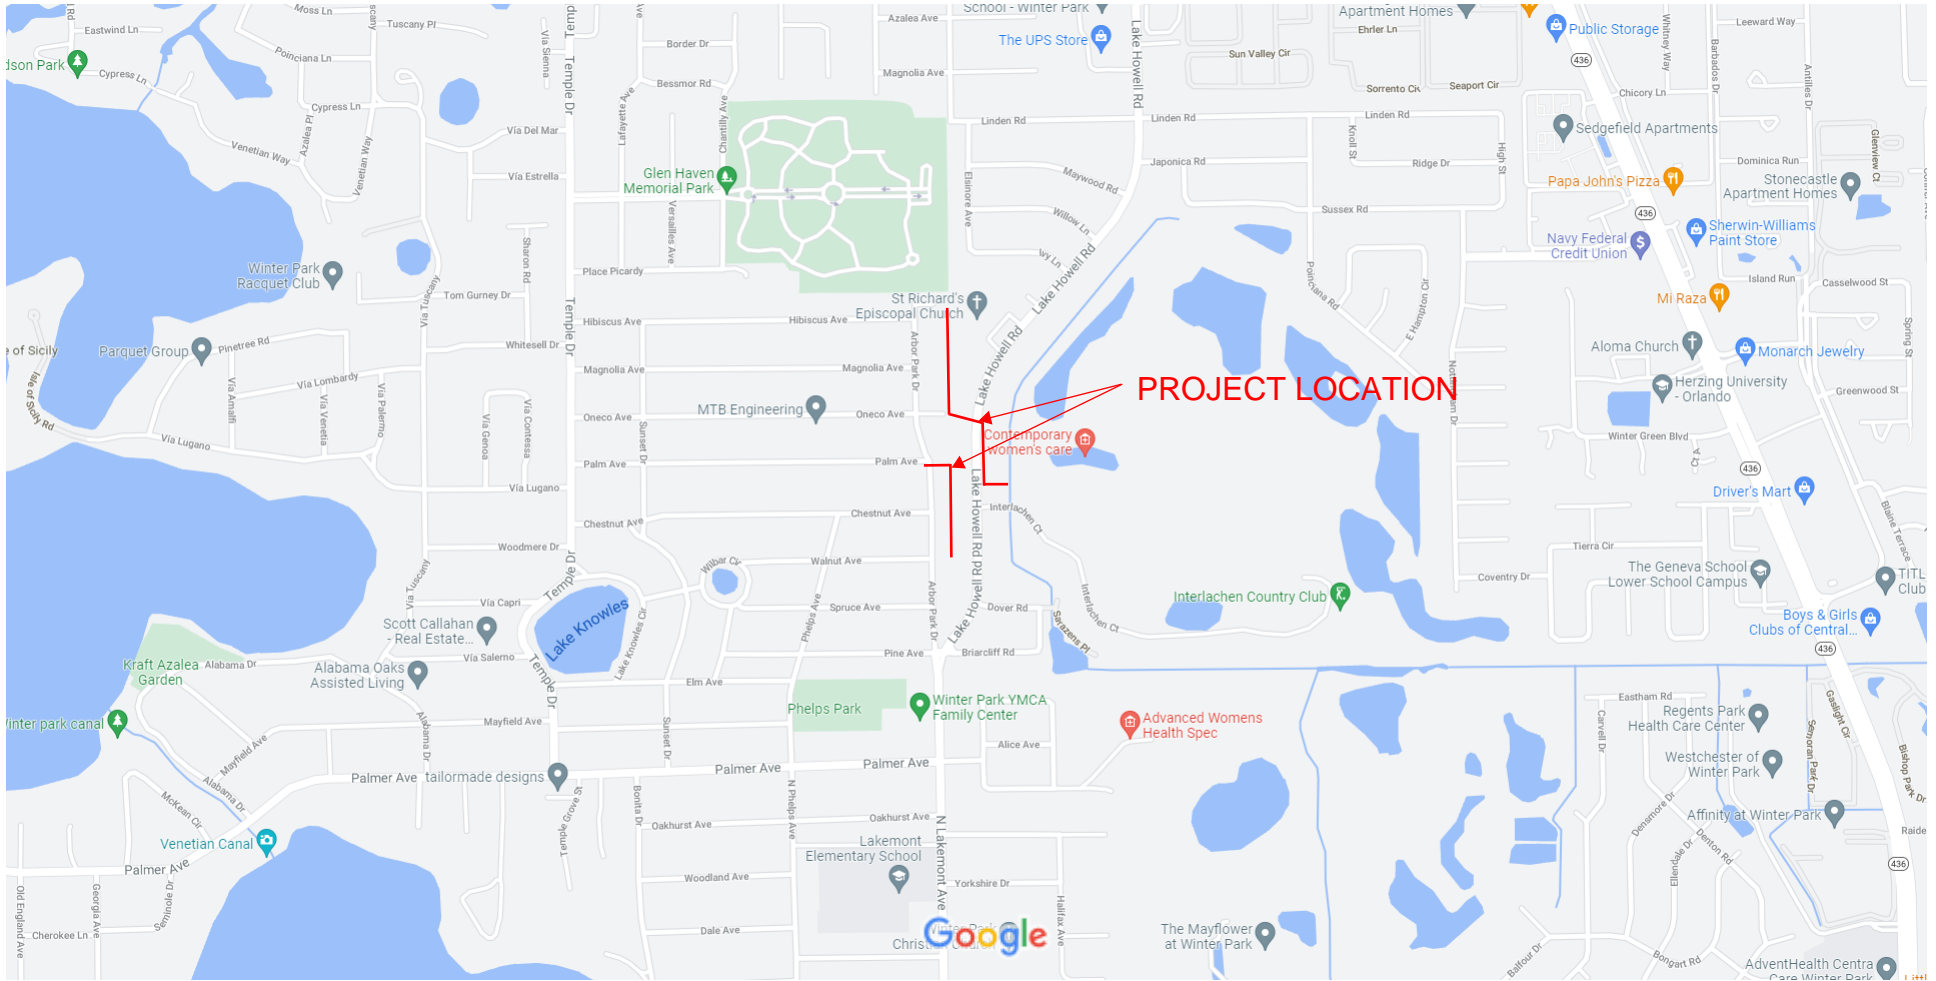

TANGLEWOOD CANAL PROJECT

Map data ©2021 500 ft

LOCATION MAP